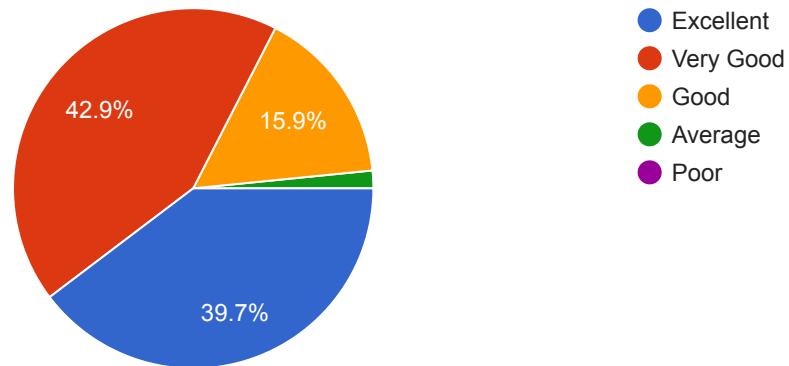

How do you rate the courses that you have learnt in the college in relation to your current job / occupation?

63 responses

Educational Resources

63 responses

Infrastructure and Lab facilities:

63 responses

Faculty:

63 responses

Library:

63 responses

Overall Rating of the College:

63 responses

Suggestions if any :

11 responses