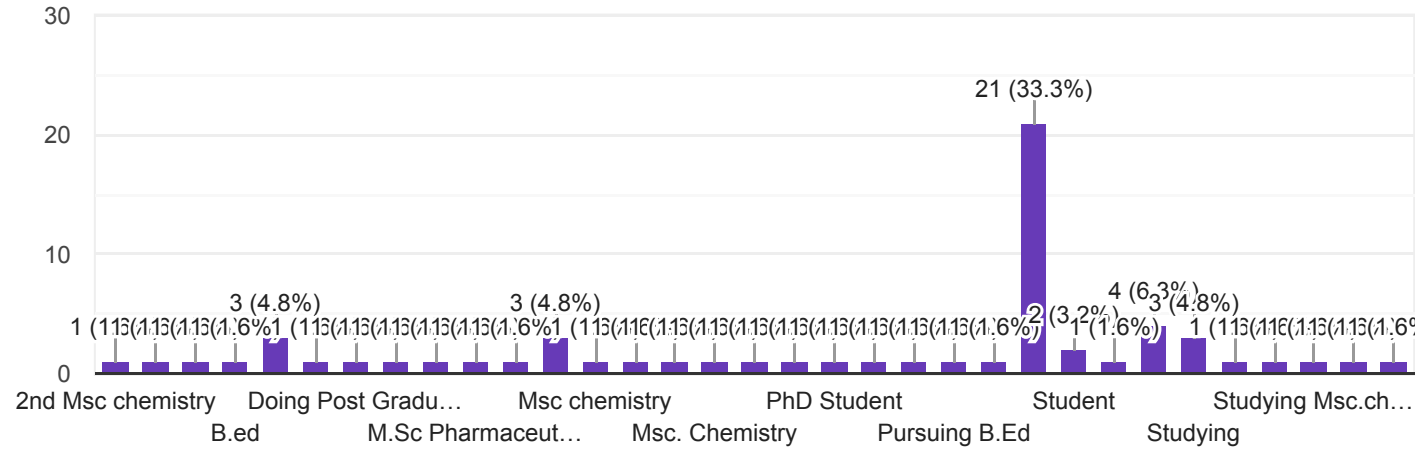

nithinpr954@gmail.com

Name of the course completed:

63 responses

Year of completion of course:

63 responses

Present Occupation/ Designation:

63 responses

Your opinion about Pavanatma College Murickassery:

How do you rate the courses that you have learnt in the college in relation to your current job / occupation?

63 responses

Educational Resources

63 responses

Infrastructure and Lab facilities:

63 responses