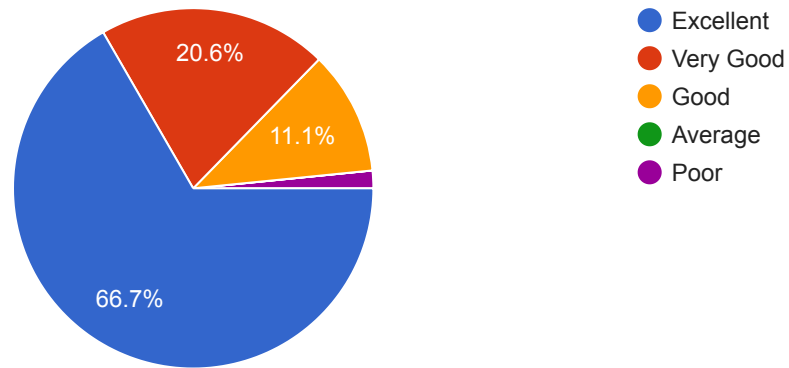

How do you rate the courses that you have learnt in the college in relation to your current job / occupation?

63 responses

Educational Resources

63 responses

Infrastructure and Lab facilities:

63 responses

Faculty:

63 responses

Library:

63 responses

Overall Rating of the College:

63 responses

Suggestions if any :

11 responses