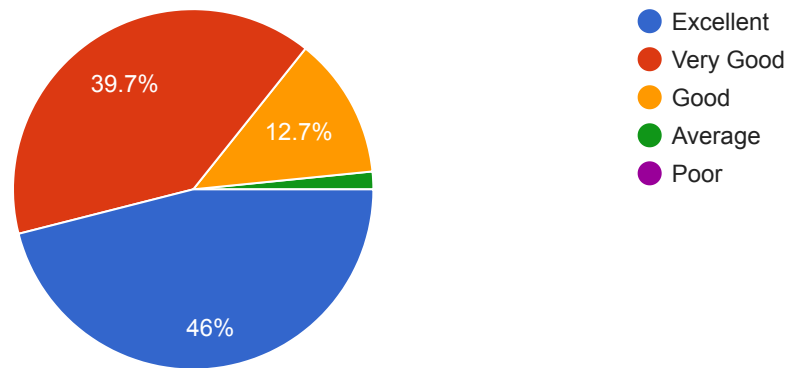

How do you rate the courses that you have learnt in the college in relation to your current job / occupation?

63 responses

Educational Resources

63 responses

Infrastructure and Lab facilities:

63 responses

Faculty:

63 responses

Library:

63 responses

Overall Rating of the College:

63 responses

Suggestions if any :

11 responses