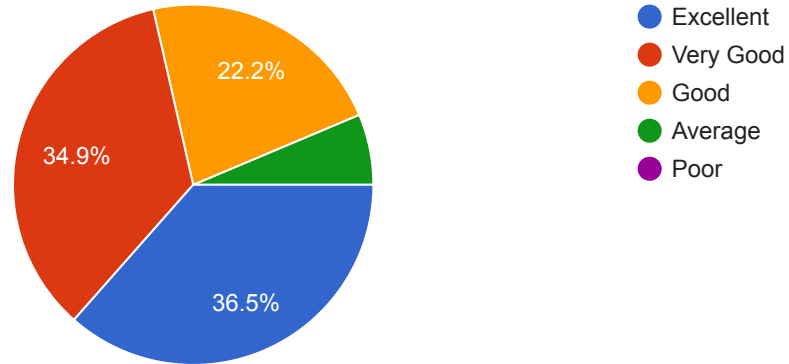

How do you rate the courses that you have learnt in the college in relation to your current job / occupation?

63 responses

Educational Resources

63 responses

Infrastructure and Lab facilities:

63 responses

Faculty:

63 responses

Library:

63 responses

Overall Rating of the College:

63 responses

Suggestions if any :

11 responses