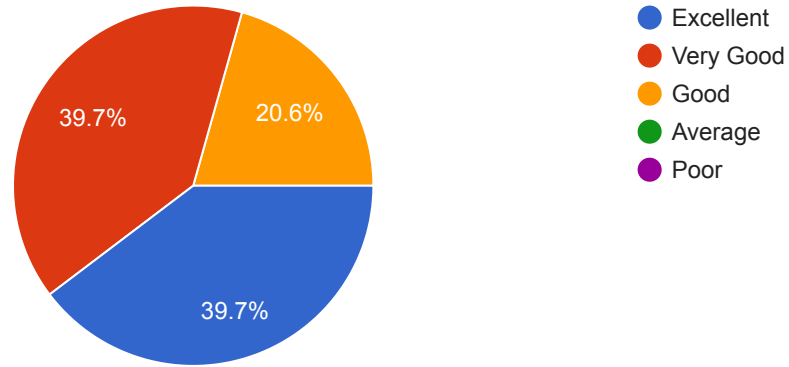

How do you rate the courses that you have learnt in the college in relation to your current job / occupation?

63 responses

Educational Resources

63 responses

Infrastructure and Lab facilities:

63 responses

Faculty:

63 responses

Library:

63 responses

Overall Rating of the College:

63 responses

Suggestions if any :

11 responses