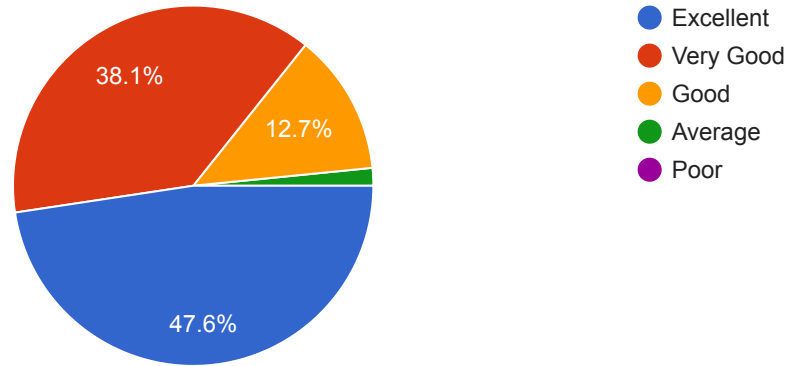

How do you rate the courses that you have learnt in the college in relation to your current job / occupation?

63 responses

Educational Resources

63 responses

Infrastructure and Lab facilities:

63 responses

Faculty:

63 responses

Library:

63 responses

Overall Rating of the College:

63 responses

Suggestions if any :

11 responses